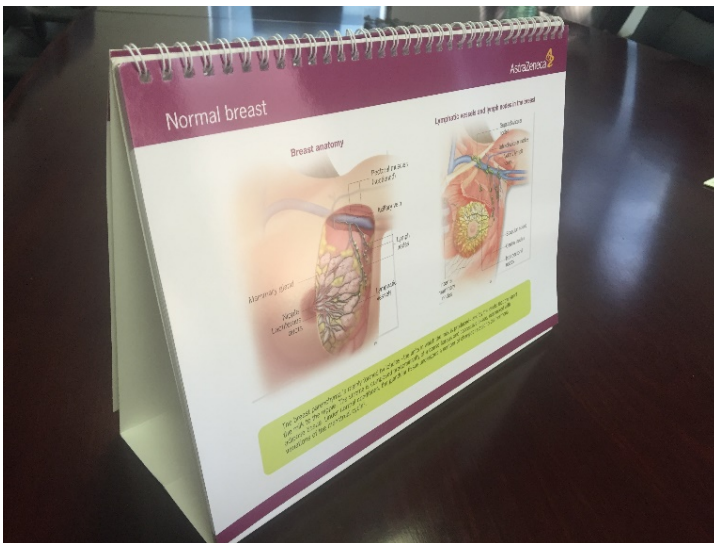

A4 or A5 Flipcharts