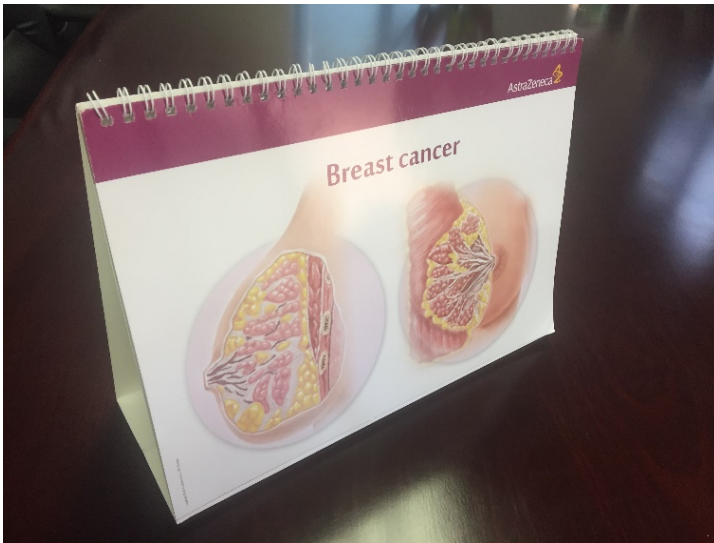

A4 or A5 Flipcharts